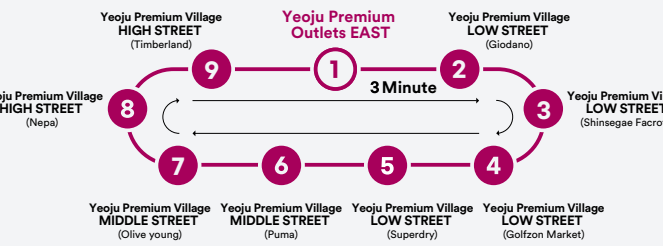

- The Izzat **L**
- The Opposite Site **L**
- Wellmade **L**
- What it isnt **L**
- Ziosongzio **L**
- Ziozia **L**

SPORTSWEAR

- ABC Mart **L**
- Adidas Golf **L**
- Andar **H**
- Ansich **L**
- Arcteryx **H**
- Barrel **H**
- BBC Earth **H**
- Black Yak **L**
- Bogner **M**
- Castel bajac **L**
- Converse **M**
- Diadora **L**
- Disney golf **L**
- Dynafit **L**
- Eider **L**
- Fantom **L**
- Fila **L**
- Golden Bear **L**
- Golfzon Market **L**
- Head **H**
- JDX **L**
- K2 **L**
- Lecoq Golf **L**
- Louis Castel **L**
- Lynx **L**
- Mckayson **L**
- Merrell **H**
- Mizuno **L**
- Montbell **H**
- Montura **L**
- Mulawear **H**
- Nau **H**
- Nepa **H**
- Nordisk **H**
- Oneill **L**
- Ping golf **L**
- Piretti **L**
- Prospects **M**
- Puma **L**

- Reebok **L**
- Renoma golf **L**
- Skechers **H**
- Snow peak **H**
- Spyder **M**
- The northface **H**
- Timberland **H**
- UFC **H**
- Volvik **L**
- Wide angle **L**
- Wilson **H**

LUGGAGE / FINE LEATHER / SHOES / ACC / JEWELLERY

- Crocs **M**
- ELCANTO **M**
- Esquire **M**
- Frat **M**
- Raum Edition **M**
- Saera **M**
- ThomMcan **M**
- Y-concept **M**

FOR CHILDREN / INTIMATE APPAREL / HOUSEWARES / HOME FURNISHINGS

- Agabang Flex **M**
- Evezary **H**
- My Little Tiger **M**
- Olive young **M**
- Sentoy Museum **H**
- Sesa living **H**
- Toy Plus **M**

FOOD / BEVERAGES / GIFTS / SPECIALTY ITEMS / ETC

- Cddshabu **M**
- Gongcha **M**
- Hanokchae **M**
- Lebumie **M**
- Lotteria **M**
- Luxury clothing repair **M**
- Seoldamjae **M**
- Sobagongbang **M**
- Starbucks **M**

Shopping is More Fun Together CIRCULAR BUS OPEN

Boarding Location
Bus Stop in Front of Yeoju Premium Outlets EAST B Parking Lot
Yeoju Premium Village HIGH/MIDDLE/LOW STREET
Temporary Parking Lot

Operating Hours_Every 30 minutes
Weekdays: 13:00 - 20:30 / Weekends and Holidays: 11:00 - 20:30

YEOJU PREMIUM OUTLETS® & VILLAGE

CENTER MAP

Shop Smart.
Exceptional Brands
Up To 65% Off.

ENGLISH

혜택 더하고 부담은 더는 신세계아울렛 APP

혜택 UP

- **P** 가입만 하면 신세계포인트 적립 & 사용
- 가장 빠른 할인 & 이벤트 소식
- 평행한 회원 한정 추가 혜택

부담 DOWN

- 안내센터 방문 없이 쿠폰복 GET!
- 종이 영수증 찾지않고 모바일 영수증 CHECK!
- 신세계아울렛을 검색하세요

APP 다운로드